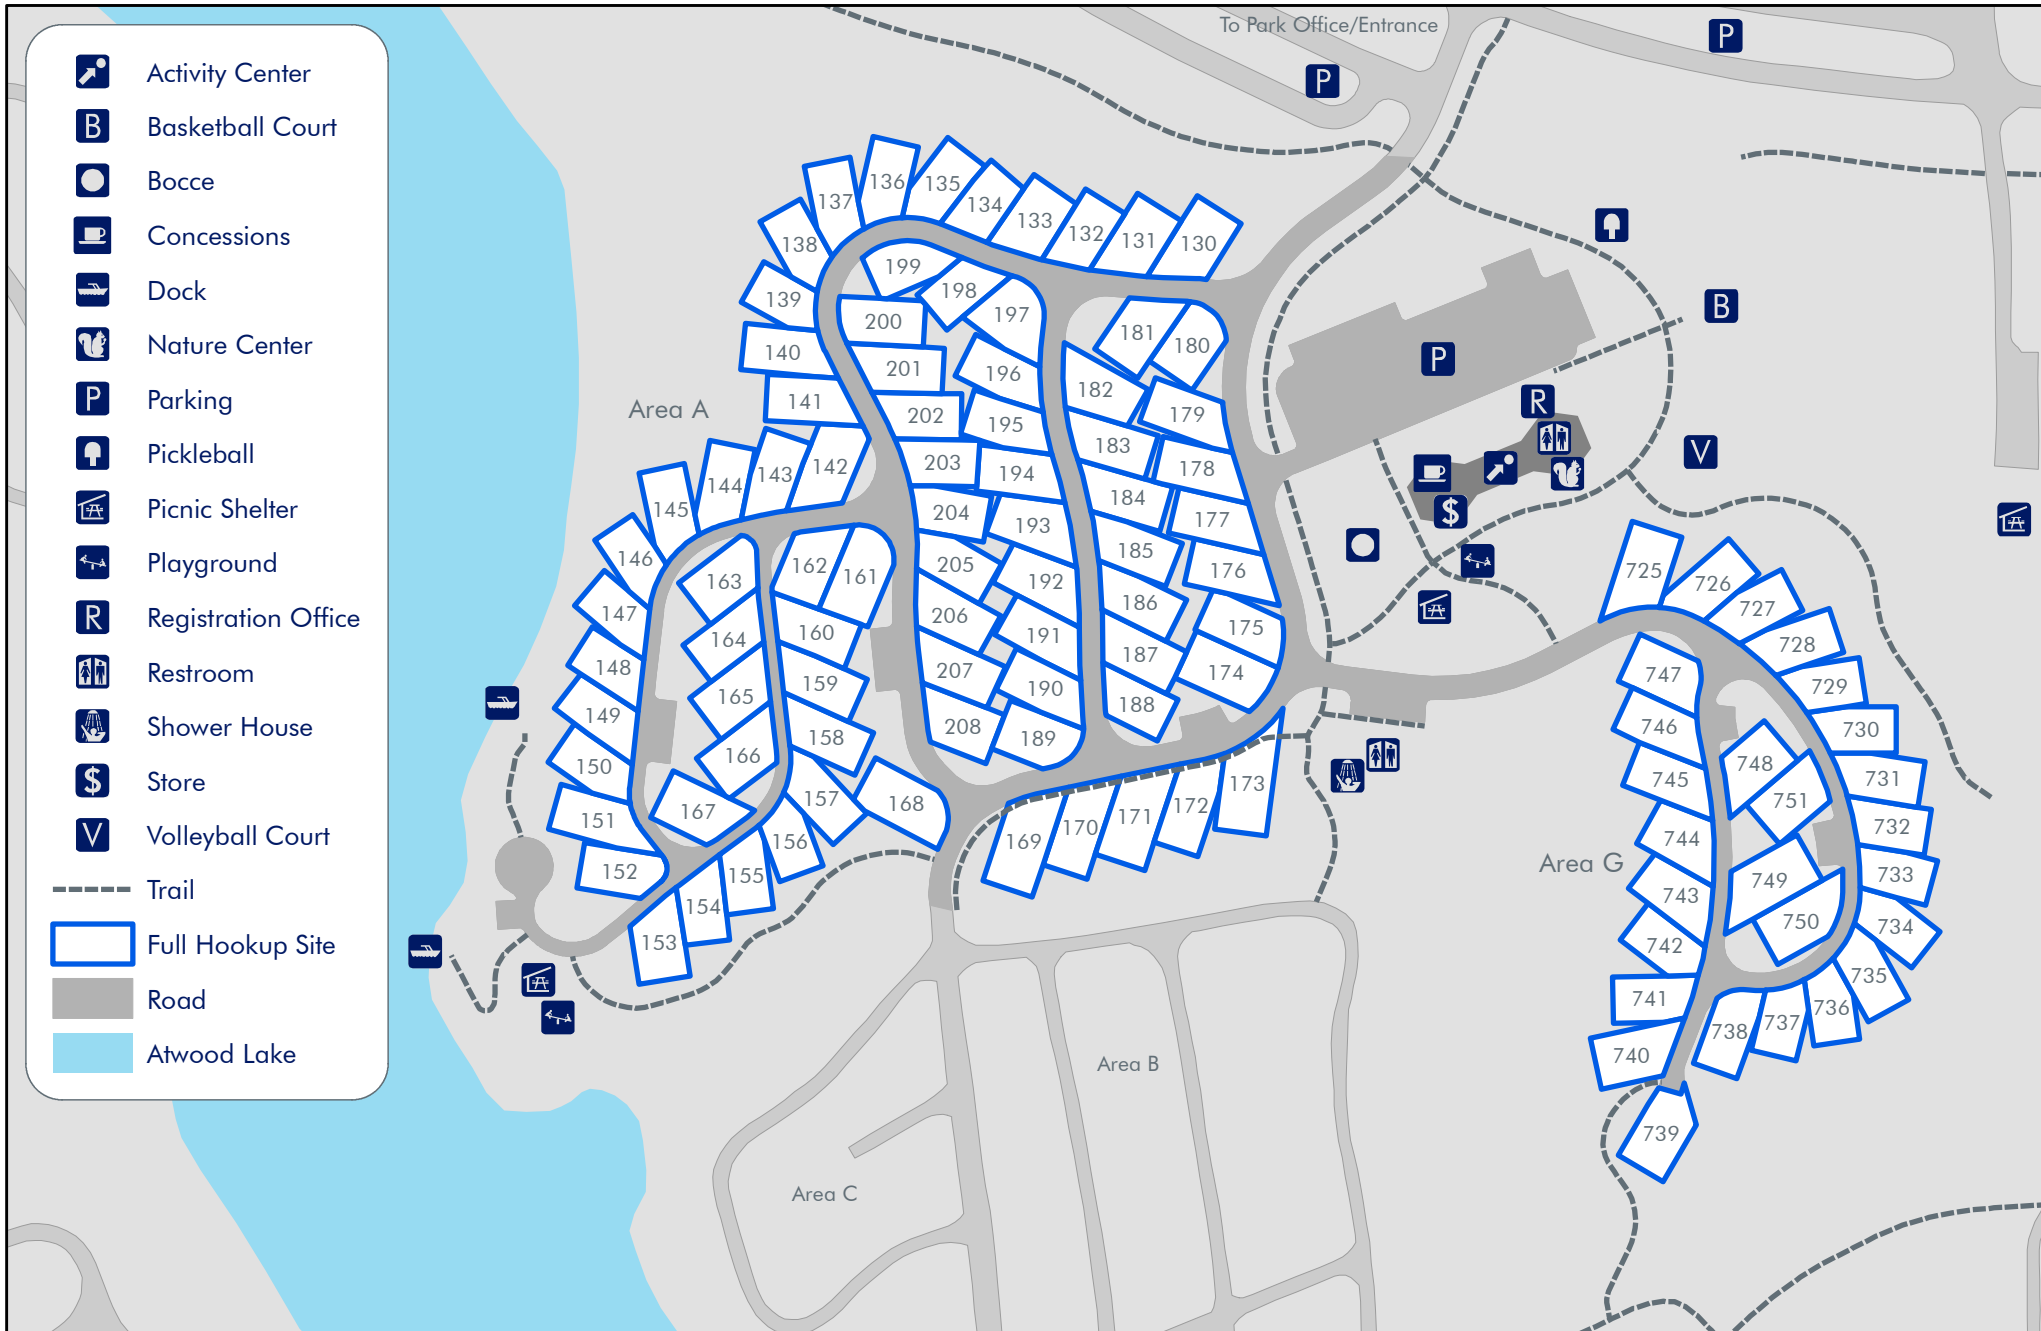

DELUXE RV SITES AREAS A & G

- | | | | |
|---|----------------|---|---------------|
|  | Dock |  | Electric Site |
|  | Picnic Shelter |  | Full Hookup |
|  | Playground |  | Patio Cabin |
|  | Shower House |  | Road |