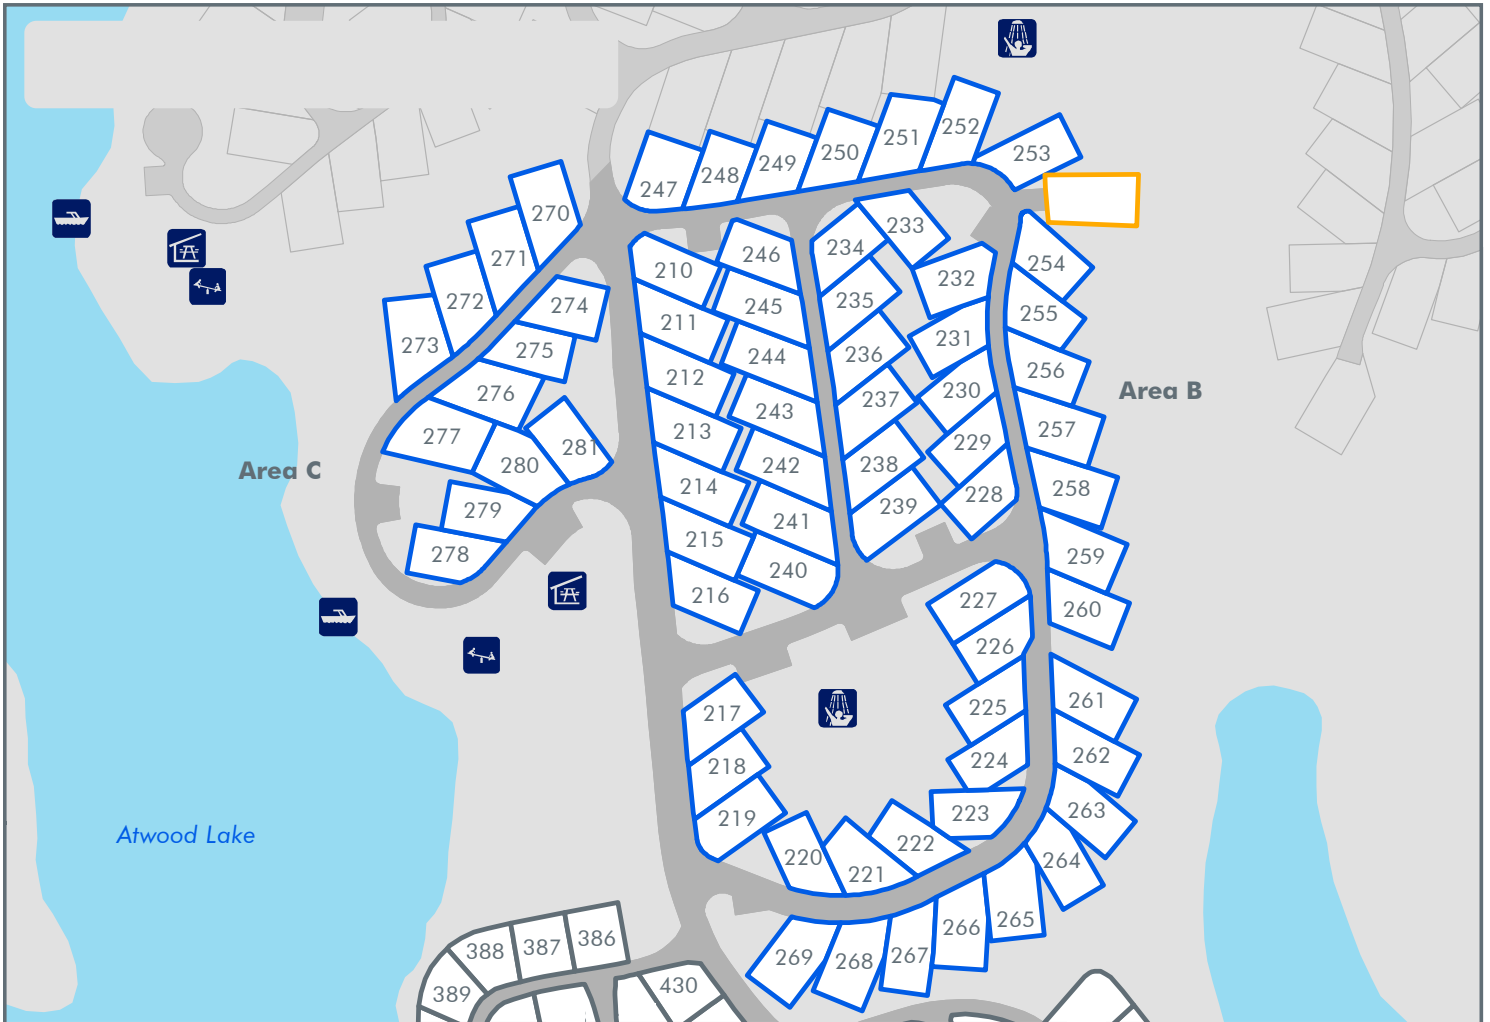

DELUXE RV SITES AREAS A & G

- | | | | |
|---|----------------|---|---------------|
|  | Dock |  | Electric Site |
|  | Picnic Shelter |  | Full Hookup |
|  | Playground |  | Patio Cabin |
|  | Shower House |  | Road |